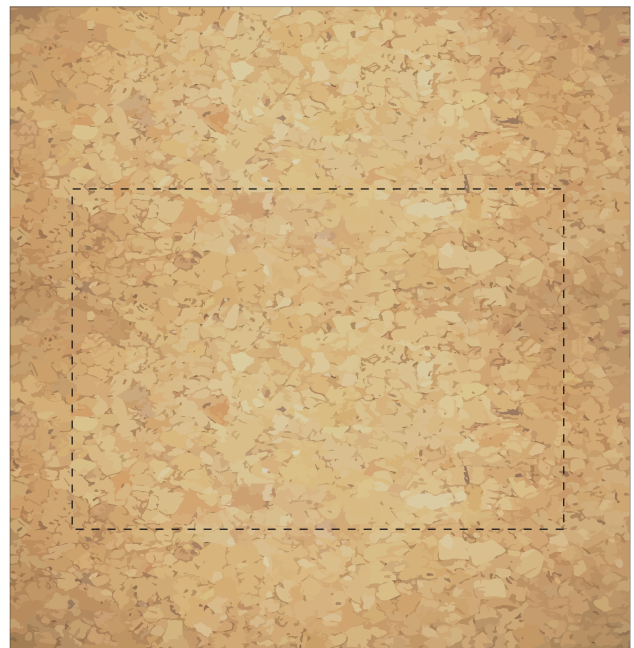

Your Ref:	Quantity:	Product Code: SS1296
Our Ref:	Version: 1	Product Colour:

**PRINTING CONCERNS:****PRODUCT INFO:**

Please note that this product has Sustainability Markings that are not visible from this perspective

We stock this item in the following colours

**PANTONE REFERENCE(S)**

● Engraved

*Please note, cork is a natural/porous material and print finish, especially fine detail logos and digital photography, will be affected by natural surface breaks*

ARTWORK SCALE 100%

Product Image for visualisation  
- colours may vary

The dashed line is to demonstrate print area and will not appear on your printed item

**PLEASE NOTE:**

- All colours including print and product are for visual purposes only and should not be regarded as the actual colour of the product and print.
- Some products may vary from batch to batch and may differ from previous orders.
- The colour and texture of a product can also have an effect on the final print colour.
- By approving this order we accept that you understand these terms.