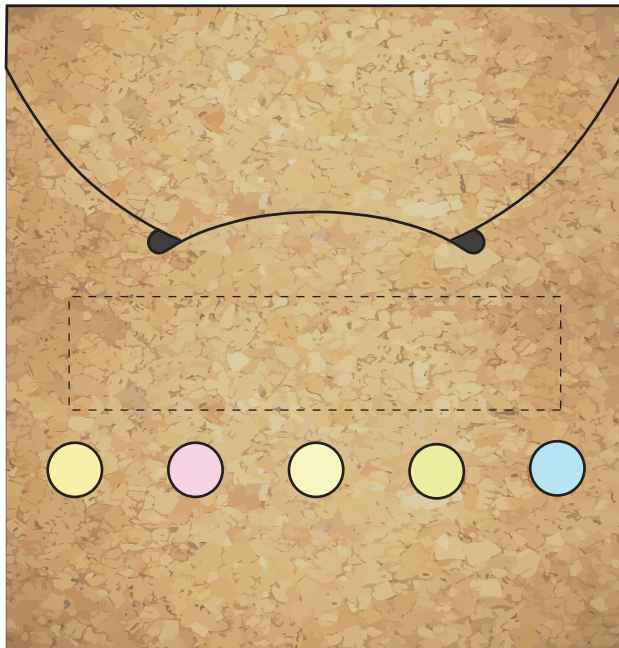

Your Ref:	Quantity:	Product Code: SS1296
Our Ref:	Version: 1	Product Colour:

**PRINTING CONCERNS:****PRODUCT INFO:**

Please note that this product has Sustainability Markings that are not visible from this perspective

We stock this item in the following colours

**PANTONE REFERENCE(S)**

● Engraved

*Please note, cork is a natural/porous material and print finish, especially fine detail logos and digital photography, will be affected by natural surface breaks*

ARTWORK SCALE 100%

Product Image for visualisation  
- colours may vary

The dashed line is to demonstrate print area and will not appear on your printed item

**PLEASE NOTE:**

- All colours including print and product are for visual purposes only and should not be regarded as the actual colour of the product and print.
- Some products may vary from batch to batch and may differ from previous orders.
- The colour and texture of a product can also have an effect on the final print colour.
- By approving this order we accept that you understand these terms.

To proceed, please approve visual via the online system.

ARTWORK SCALE 100%

Max Engraved area: 65mm x 45mm

ARTWORK SCALE 100%

Max Engraved area: 65mm x 15mm